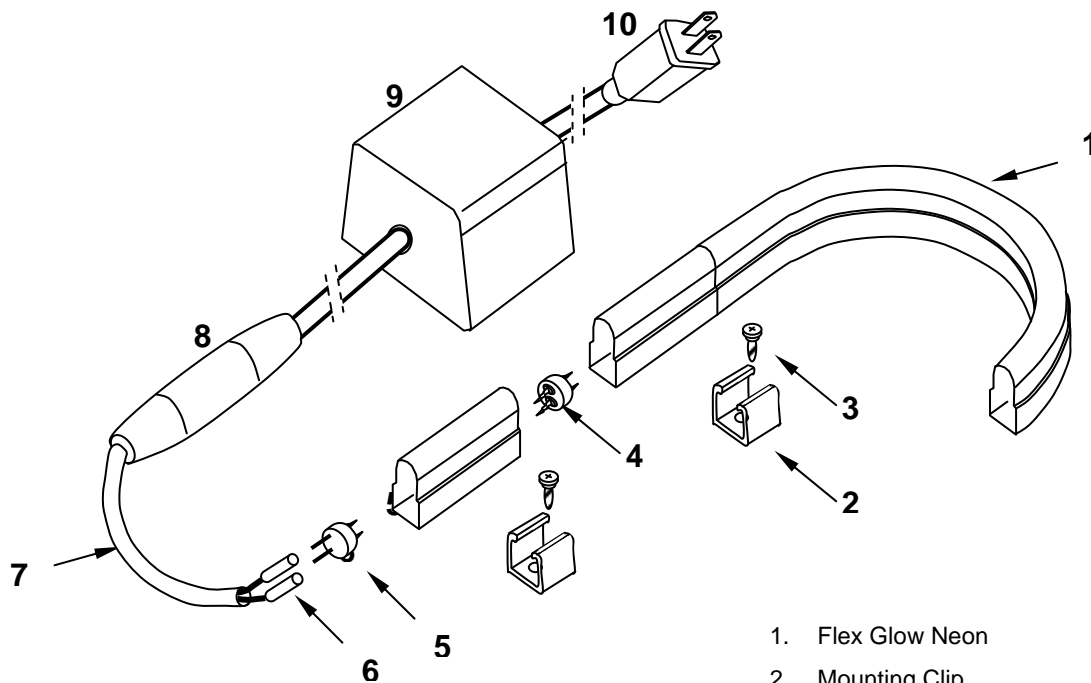

Catalog Numbers			
LED Color	High Output/ White Jacket	Standard Output/ White Jacket	Standard Output/ Colored Jacket
Cool White	MFH120VCW	MFS120VCW	N/A
Warm White	MFH120VWW	MFS120VWW	MFC120VWW
Green	MFH120VG	MFS120VG	MFC120VG
Blue	MFH120VB	MFS120VB	MFC120VB
Red	MFH120VR	MFS120VR	MFC120VR
Yellow	MFH120VY	MFS120VY	MFC120VY
Orange	MFH120VO	MFS120VO	MFC120VO

Ordering Example: MFH120VCW

1. Flex Glow Neon
2. Mounting Clip
3. Screw
4. Splice connector
5. Splice Connector
6. Female Connector
7. Power Cord
8. Converter for line voltage power supply
9. Adapter for low voltage power supply
10. Plug