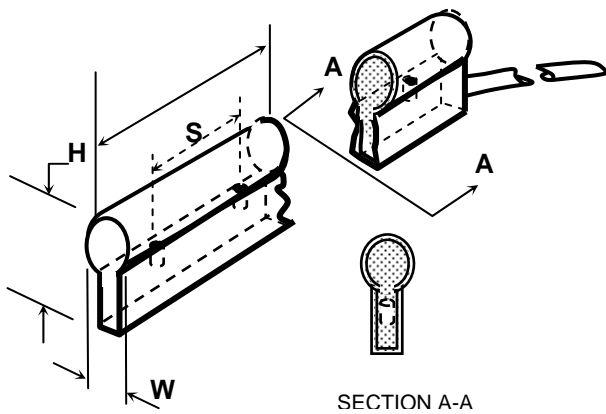

Description

Flex Glow Neon is a LED linear fixture, for indoor and outdoor lighting applications. It is moisture resistant, and provides a uniform and neon-like brightness, to easily highlight architectural details. It is also available with a colored outside jacket, matching the color of the LED lamp, allowing visible color without the LED being powered.

Specifications

LED Spacing: ½ inch (S)

Power Supply: 120V AC with 1.6Amp or 4 Amp converters

Rated Lamp Life: 50,000 hours

Bend Radius: 1 ½ inch (4cm)

Dimensions: ½" W x 1" H
(12mm x 26mm)

Roll Length: 30 feet or 150 feet

IP Rating: 67

Listing: UL

LED Color	Power Usage / ft.	Cutting Interval (L)	Maximum Run Length w/1.6A Converter	Maximum Run Length w/ 4A Converter	Color Temp.	High Output White Jacket	High Output Lumen /ft.	Standard Output Colored Jacket	Standard Output White Jacket	Standard Output Lumen/ft.
Cool White	1.2W	1.5 ft.	159 ft.	300 ft.	5,000K	✓	15.2	✓	✓	7.0
Warm White	1.2W	1.5 ft.	159 ft.	300 ft.	2,200K	✓	17.3	N/A	N/A	N/A
Green	1.2W	1.5 ft.	159 ft.	300 ft.	N/A	✓	9.0	✓	✓	6.0
Blue	1.2W	1.5 ft.	159 ft.	300 ft.	N/A	✓	4.8	✓	✓	1.3
Red	1.2W	2.5 ft.	200 ft.	400 ft.	N/A	✓	8.3	✓	✓	3.4
Yellow	.96W	2.5 ft.	200 ft.	500 ft.	N/A	✓	7.3	✓	✓	3.6
Orange	.96W	2.5 ft.	200 ft.	500 ft.	N/A	✓	8.4	✓	✓	4.2